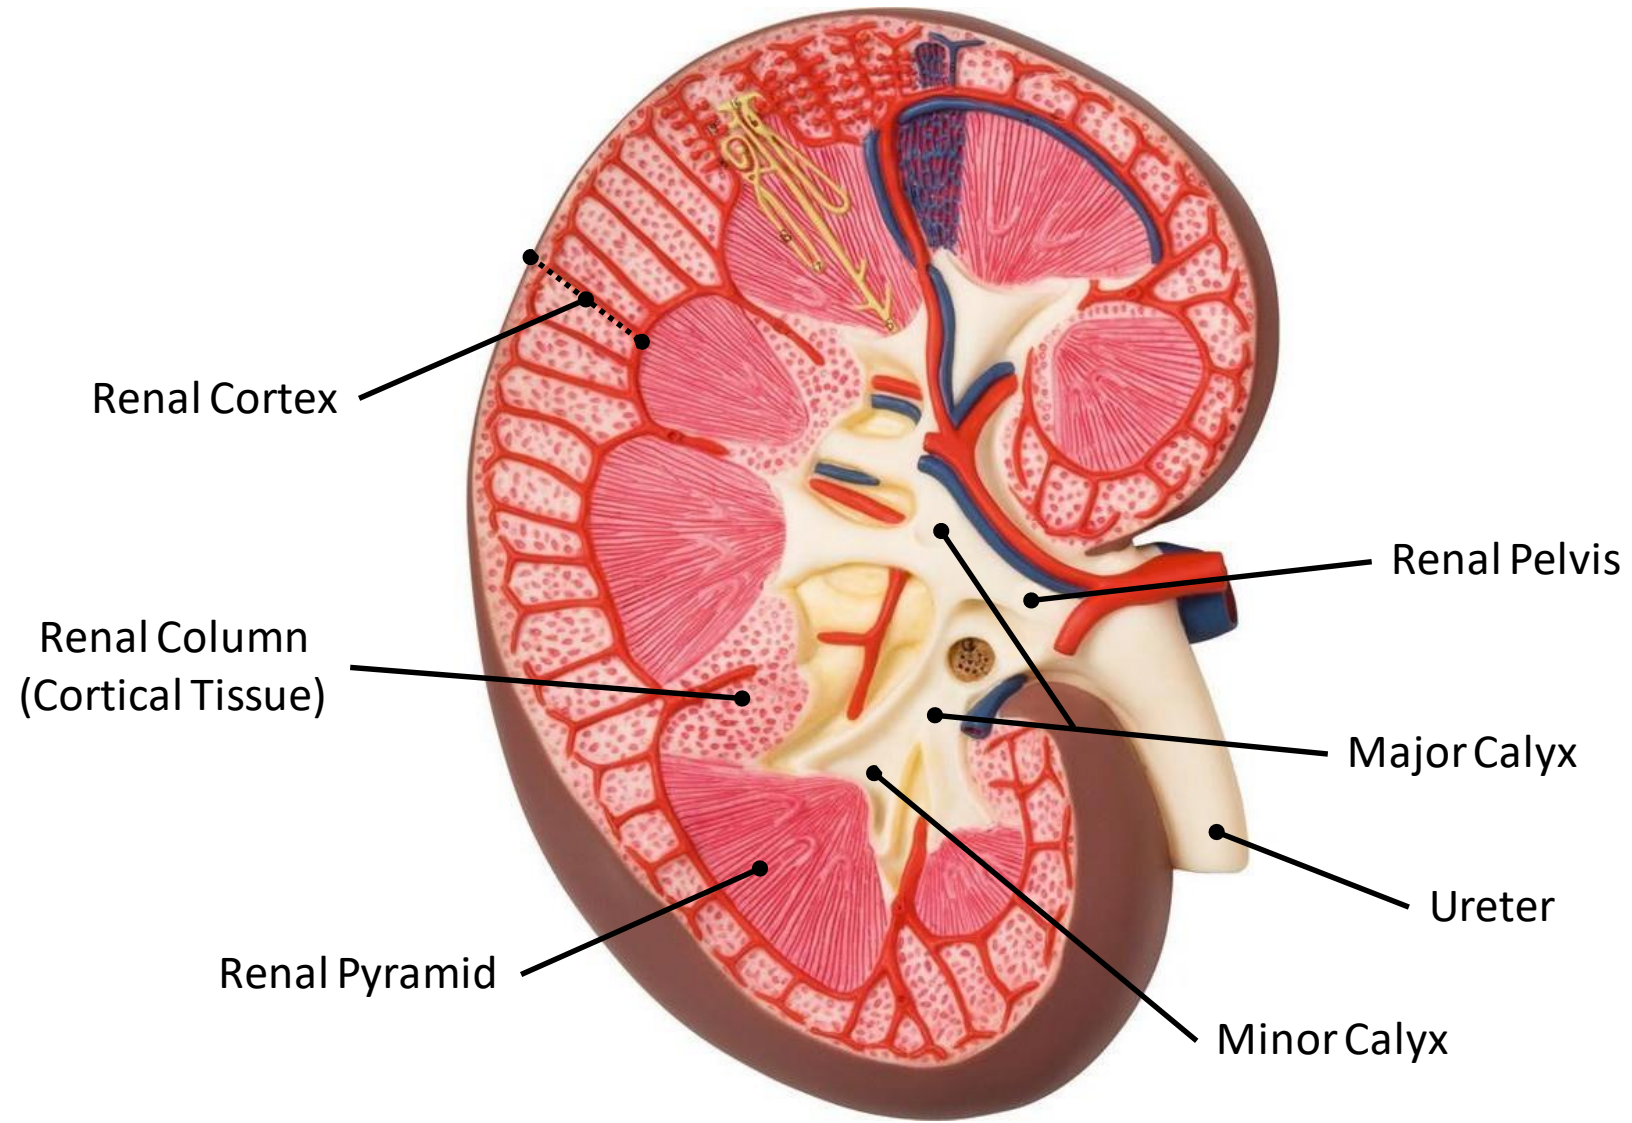

# Urinary and Male & Female reproductive systems

Lab 9

Urinary Bladder

Prostatic  
Urethra

Penile  
Urethra

Kidney

Ureter

Urinary Bladder

Urethra  
(Female)

**Posterior View**

Urinary bladder

Rectum

Prostate

Ejaculatory duct

Urethra  
(spongy)

Prostatic urethra

Penis

Testis

Scrotum

Uterine tube

Ovary

Uterus

Urinary bladder

**Female**

Prostatic Urethra

Membranous Urethra

Penile Urethra

**Male**