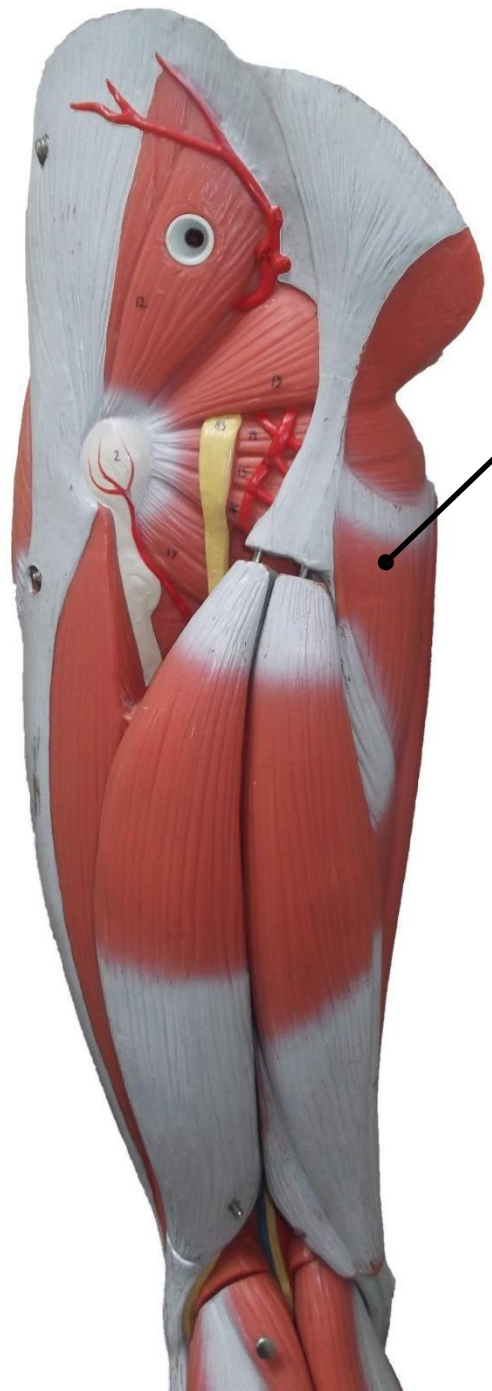

# Lab 6

**Muscles of lower &  
Muscles of head and neck**

ASIS

Sartorius

Iliopsoas

Quadriceps Femoris:

Rectus Femoris

Vastus Intermedius

Vastus Medialis

Vastus Lateralis

Adductor Magnus

Adductor Longus

Gracilis

Gluteus Medius

Greater Trochanter

Sciatic Nerve